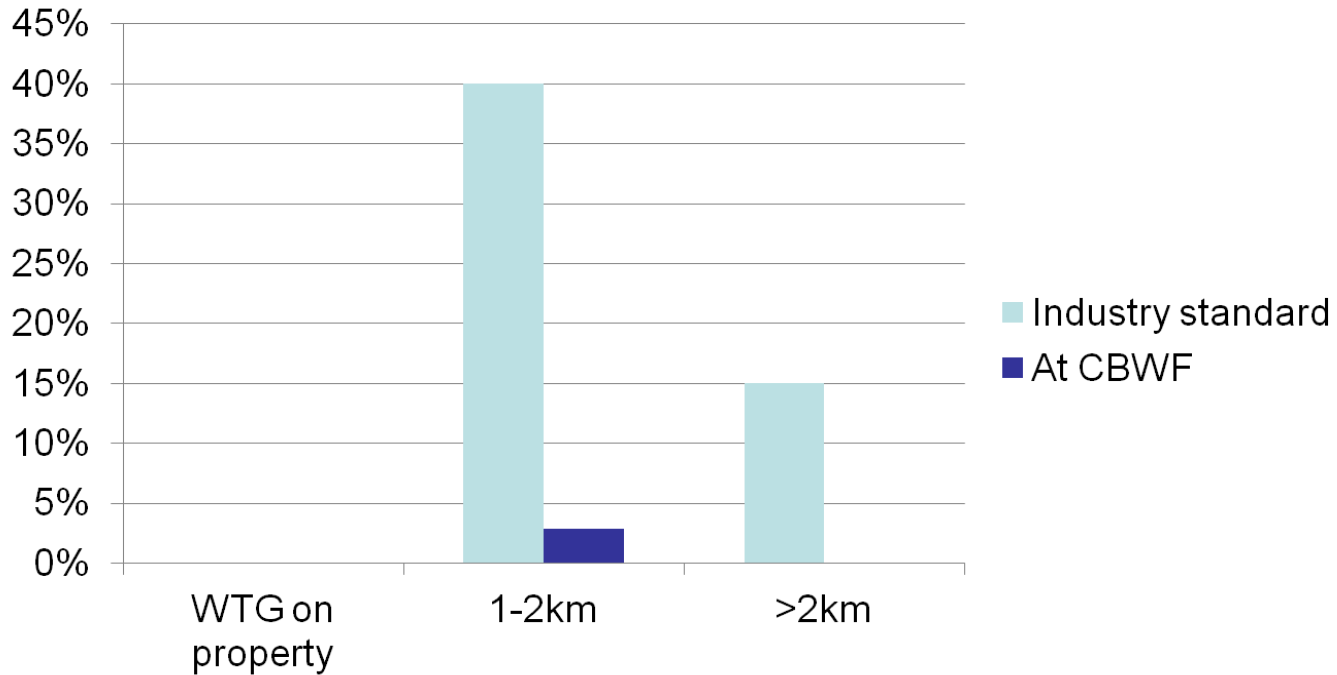

Opposition at Coonoor Bridge Wind Farm