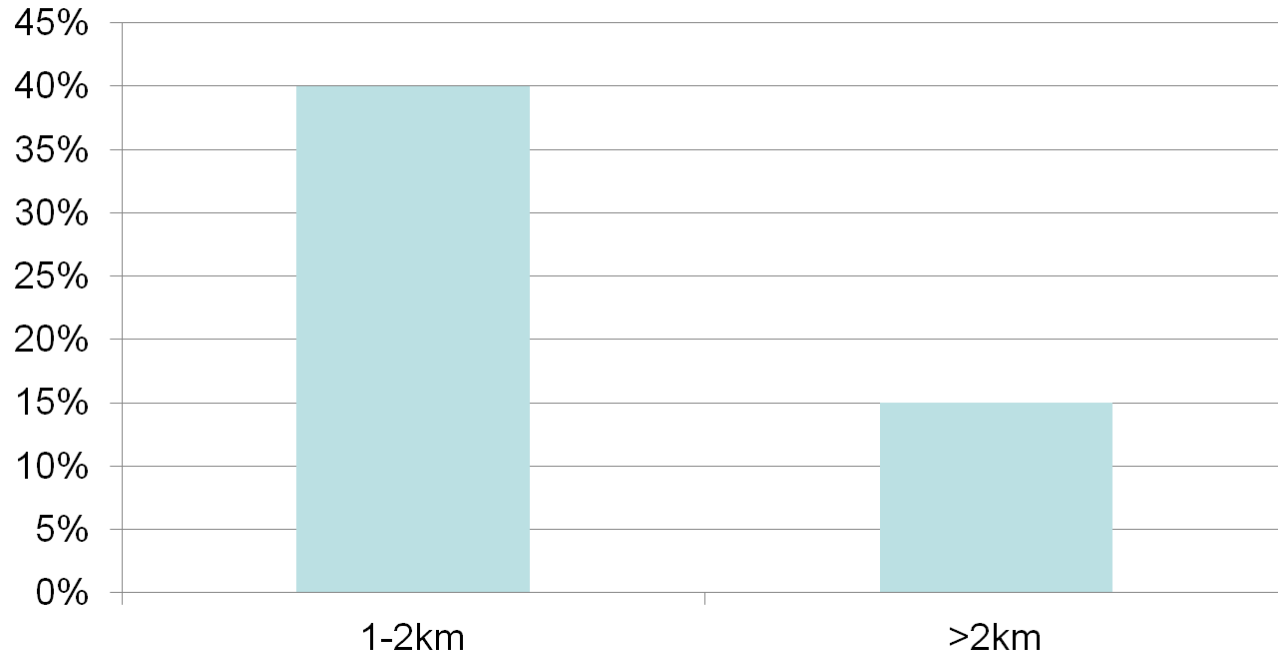

Opposition to Wind Farms

Hall, Ashworth, Hylton.
Exploring community
acceptance of Rural wind
farms in Australia: a snapshot,
CSIRO 2012.