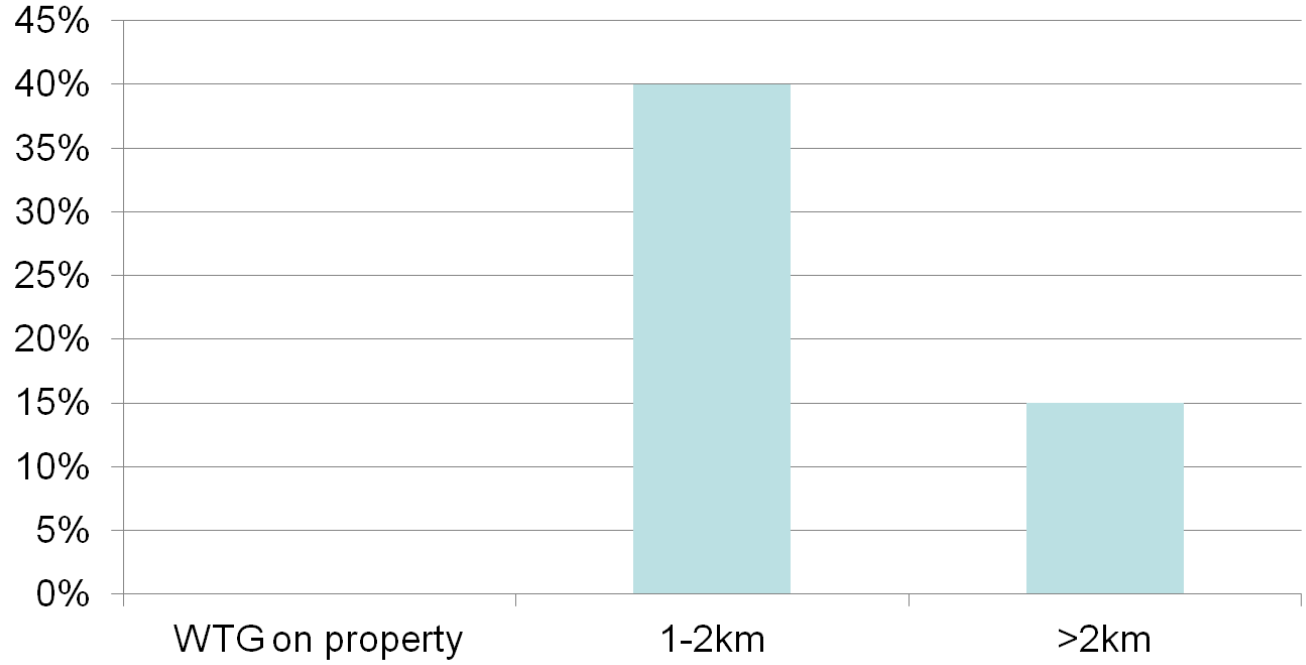

Coonoor Bridge Wind Farm

Fairer Benefit Sharing

Matthew Parton

Windlab

- HQ and technical centre in Canberra,
- Formed in 2003 from CSIRO's Wind Research Unit – science focused,
- CEC Business Community Engagement Award Winner 2015!

windlab

Opposition to Wind Farms

Hall, Ashworth, Hylton.
Exploring community
acceptance of Rural wind
farms in Australia: a snapshot,
CSIRO 2012.

Opposition to Wind Farms

Free Equity for Project Neighbours