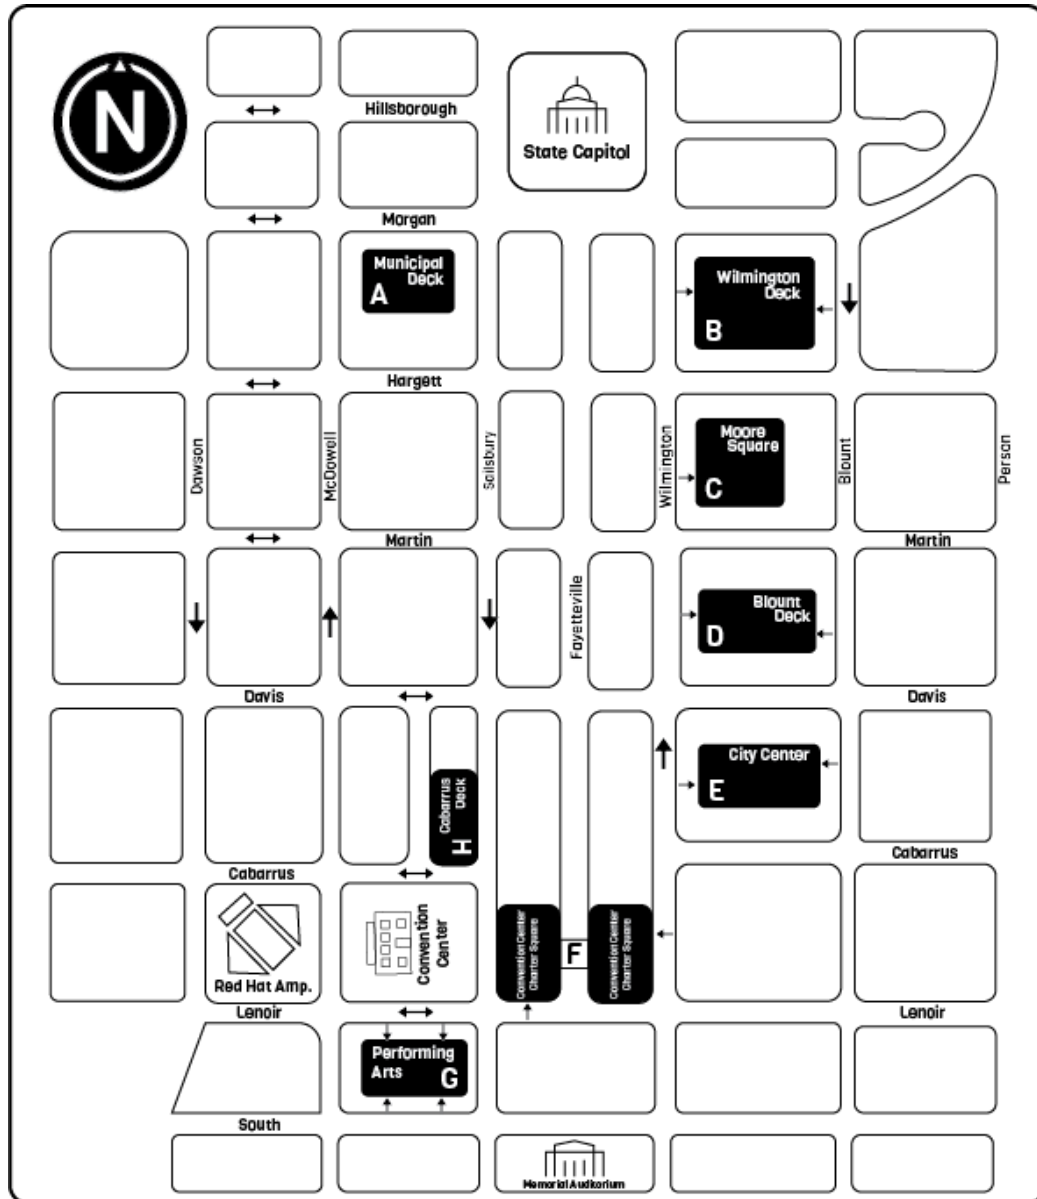

ISPE-CaSA

Valid: February 15, 2022

Convention Center Underground / Performing Arts Garage

The **Convention Center Underground** is located at: 38 W Lenoir St, Raleigh, NC 27601 identified as **F** on the map.

Performing Arts Garage entrances is located at: 128 W South St, Raleigh, NC 27601 identified as **G** on the map.

Please present this pass to the attendant upon entry/exit.

Parking fees will not be validated without providing this pass to the attendant.