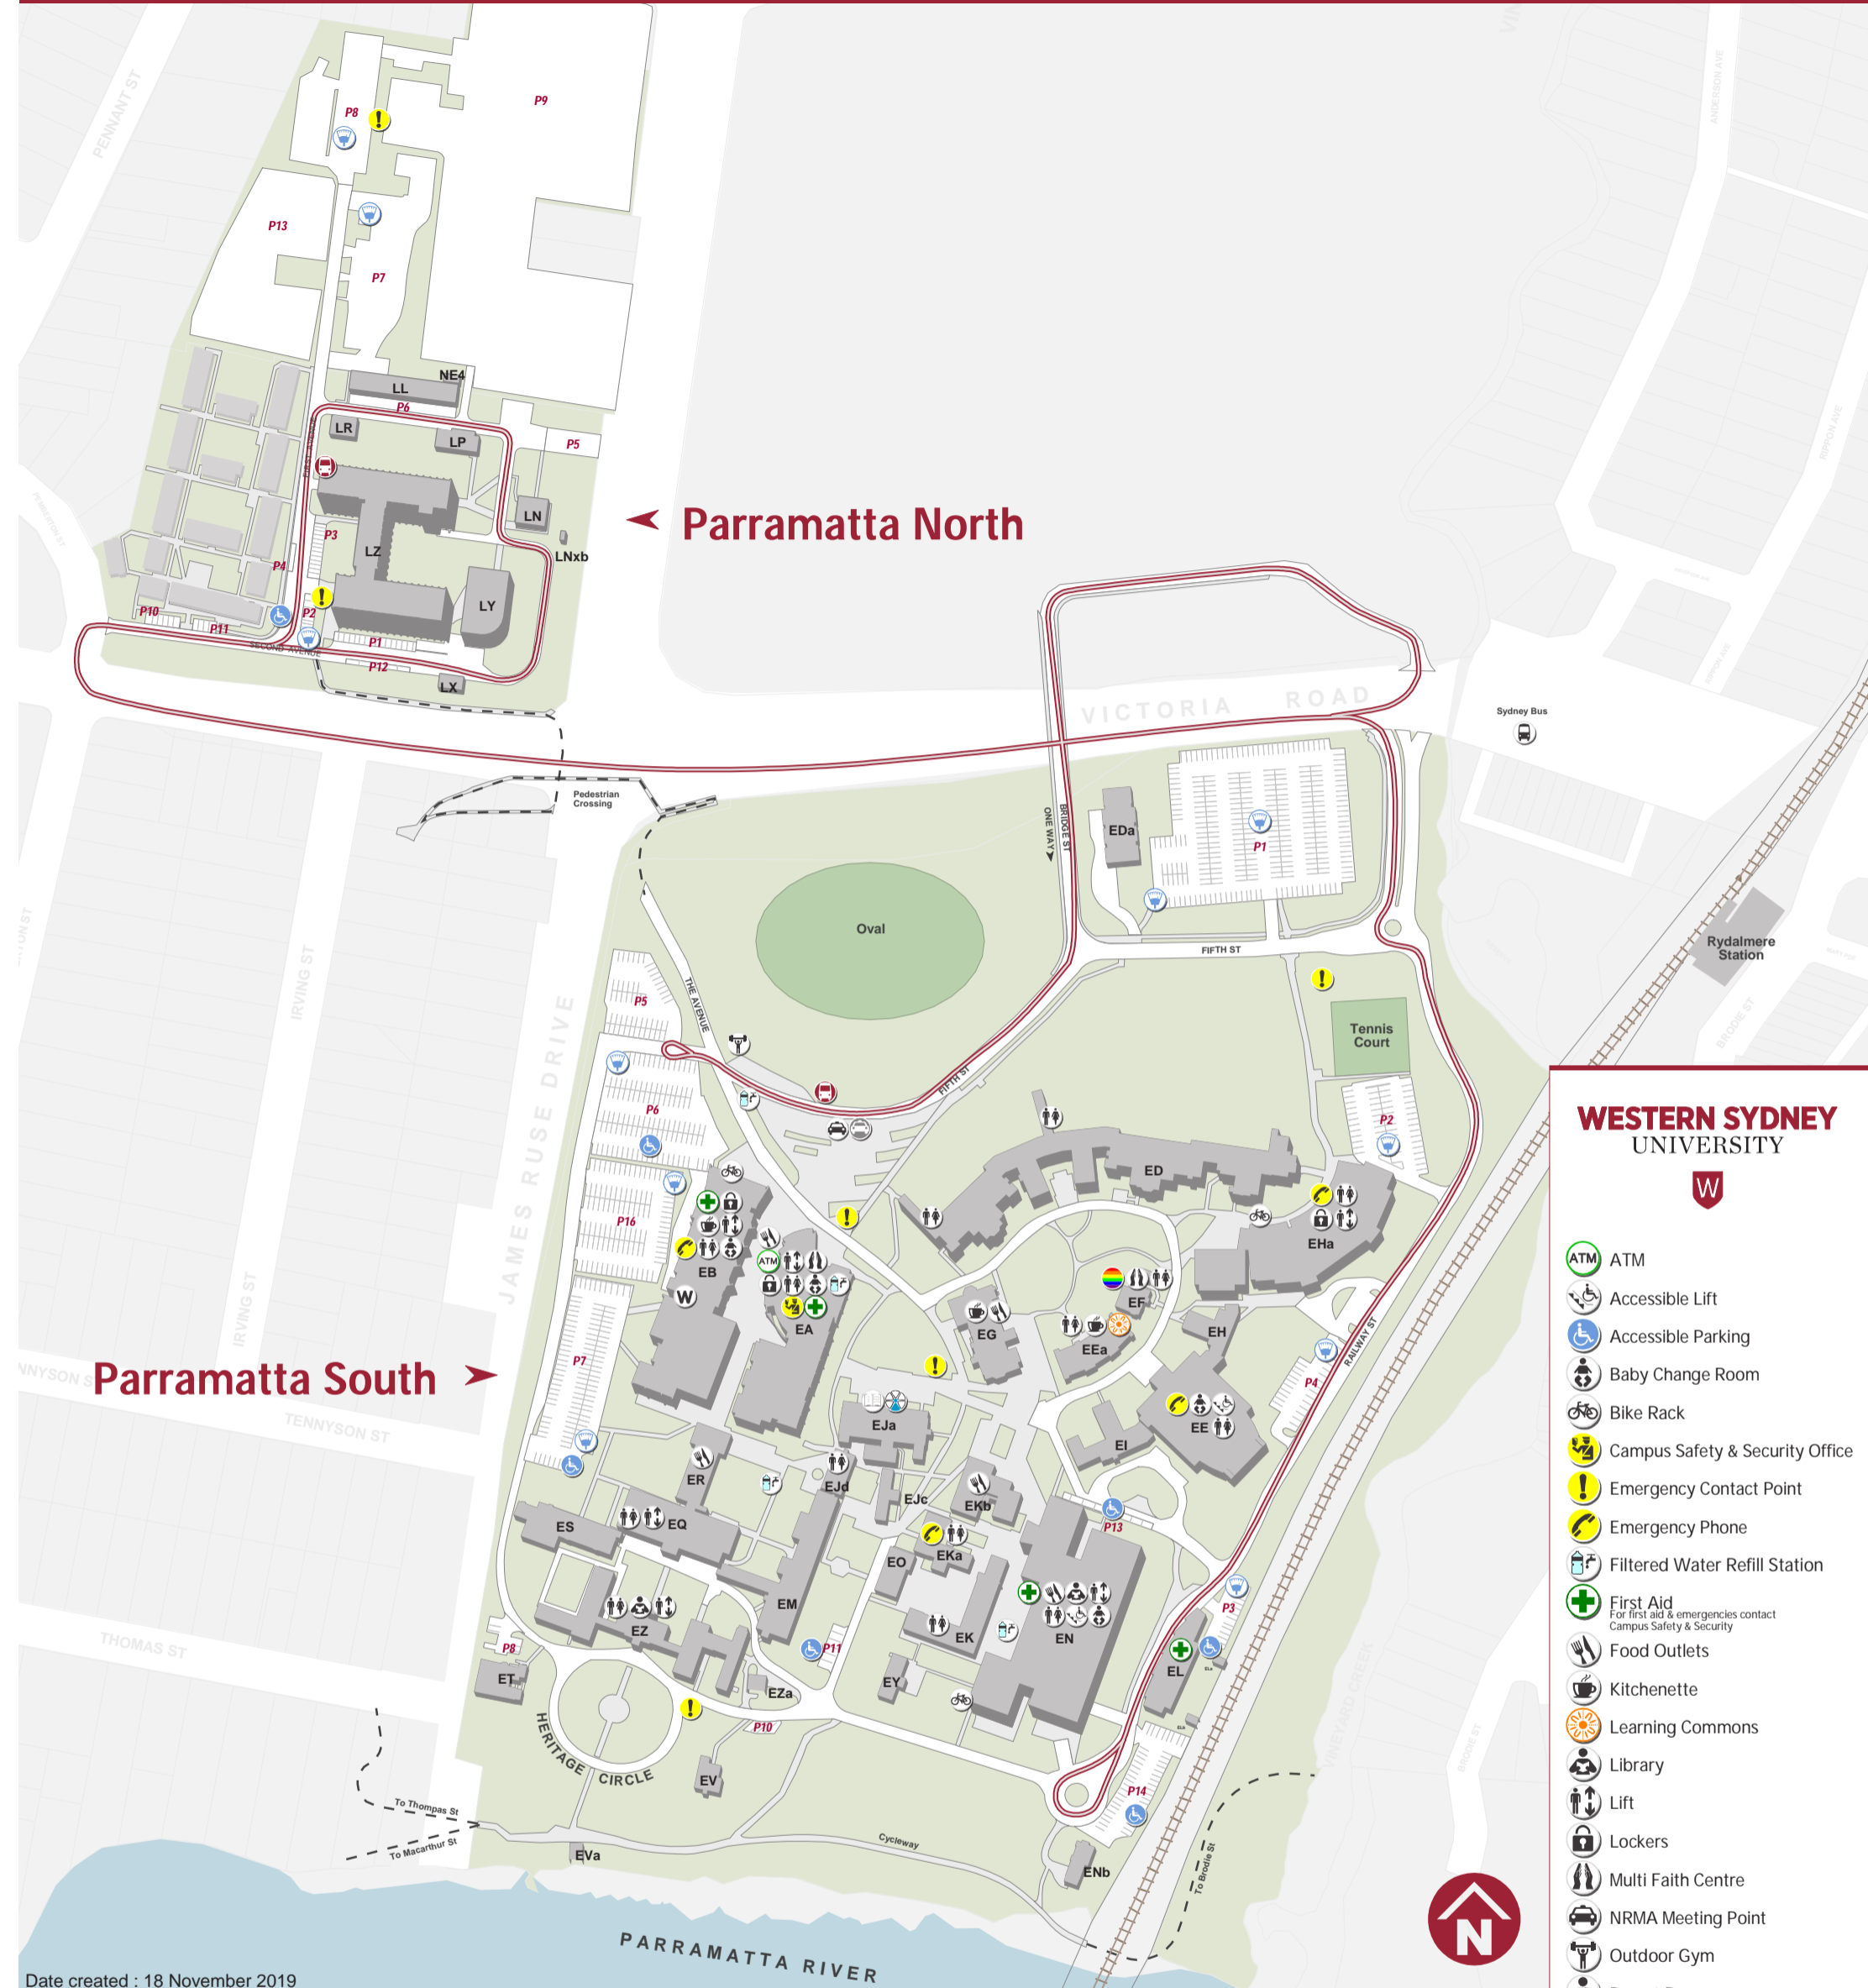

Parramatta campus

WESTERN SYDNEY UNIVERSITY

- ATM
- Accessible Lift
- Accessible Parking
- Baby Change Room
- Bike Rack
- Campus Safety & Security Office
- Emergency Contact Point
- Emergency Phone
- Filtered Water Refill Station
- First Aid
For first aid & emergencies contact Campus Safety & Security
- Food Outlets
- Kitchenette
- Learning Commons
- Library
- Lift
- Lockers
- Multi Faith Centre
- NRMA Meeting Point
- Outdoor Gym
- Parent Room
- Parking Ticket Machine
- Public Bus Stop
- Public Toilet (including Accessible)
Enhanced Access Toilet located in building ED
- Queer Room
- Shuttle Bus Stop
- Student Central
- Taxi Pickup Point
- The Co-op
- Women's Room
- Shuttle Bus Route
- Walking Path