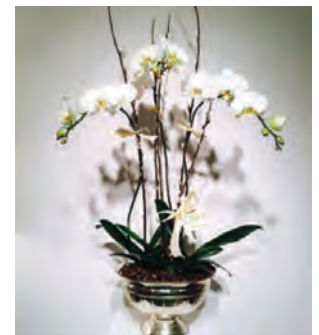

### ORCHIDS

Single Phalaenopsis Plant Composition \$60

Double Phalaenopsis Plant Composition \$90

Triple Phalaenopsis Plant Composition \$125

Mums - 12" to 18" H  
\$25 each

Qty: \_\_\_\_\_

White: \_\_\_\_\_