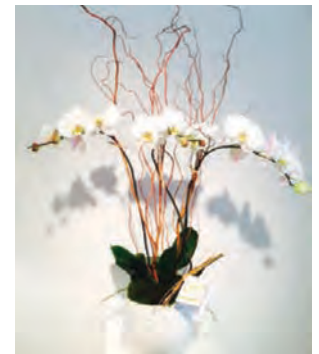

### ORCHIDS

Single Phalaenopsis Plant Composition \$60

Double Phalaenopsis Plant Composition \$90

Triple Phalaenopsis Plant Composition \$125

Mums - 12" to 18" H  
\$25 each

Qty: \_\_\_\_\_

White: \_\_\_\_\_