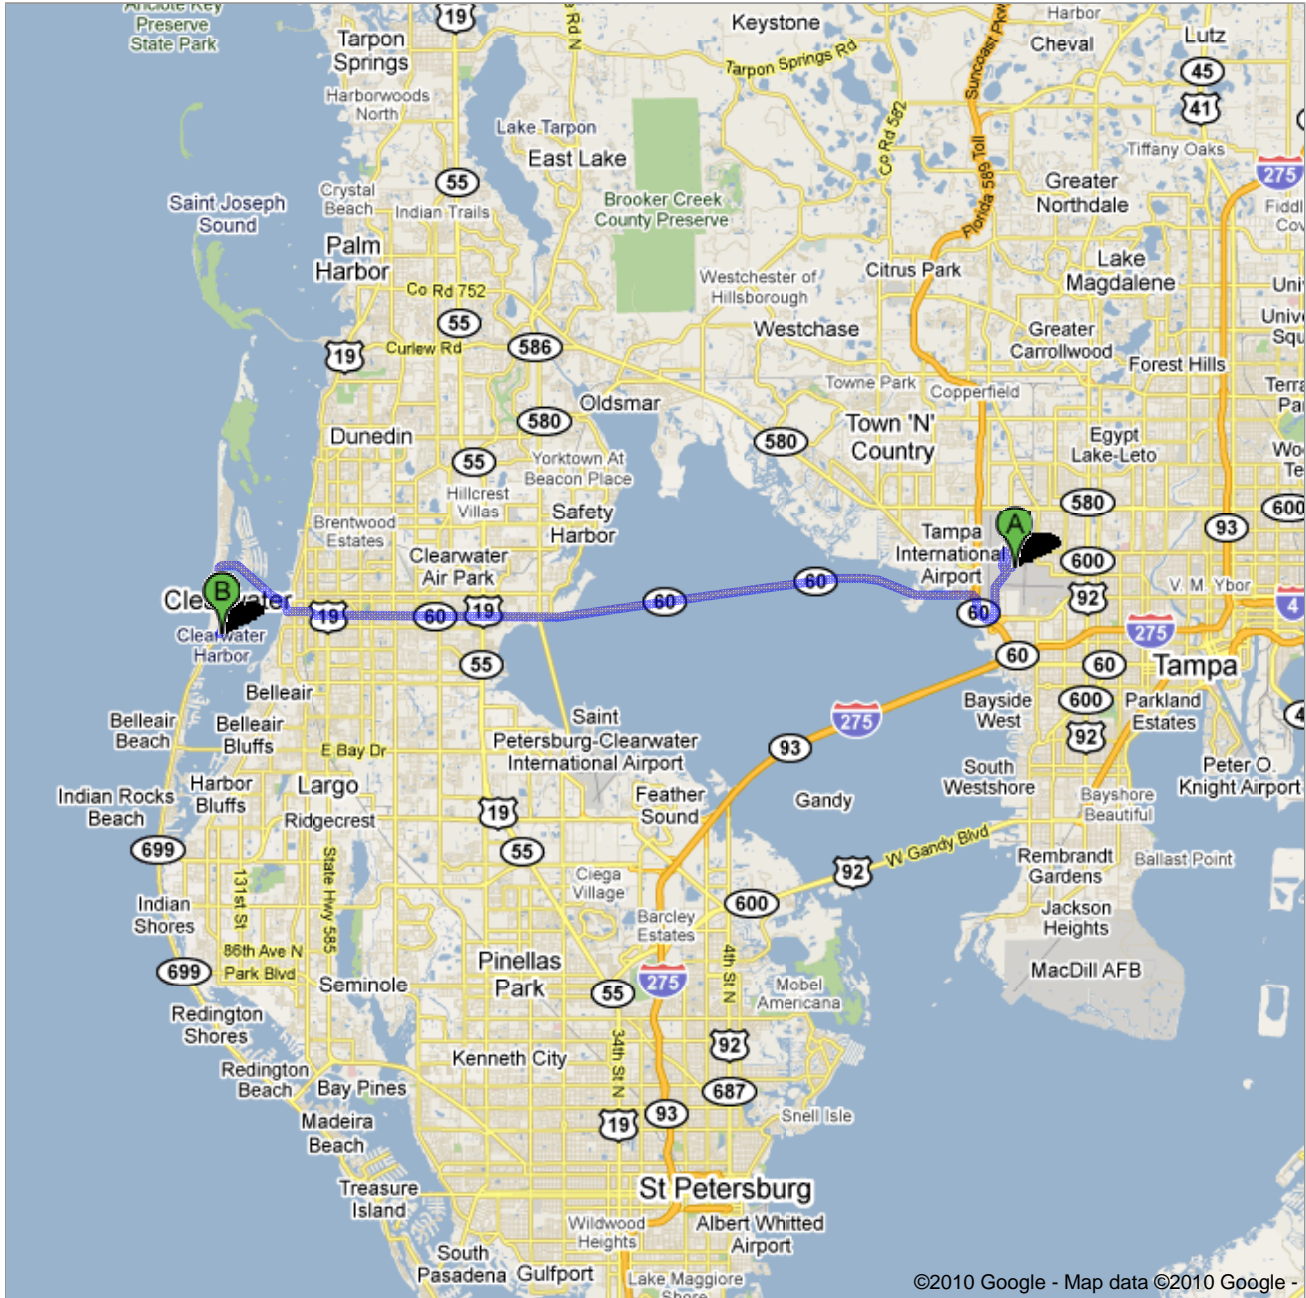

Directions to 1160 Gulf Blvd, Clearwater, FL 33767  
22.7 mi – about 35 mins

**Save trees. Go green!**  
Download Google Maps on your phone at [google.com/gmm](http://google.com/gmm)

©2010 Google - Map data ©2010 Google -

 Tampa International Airport, Tampa, FL 33614

	1. Head <b>northeast</b> on <b>George J Bean Inbnd Pkwy</b>	go 0.2 mi total 0.2 mi
	2. Continue onto <b>George J Bean Outbnd Pkwy</b> About 3 mins	go 1.7 mi total 1.9 mi
	3. Take the ramp to <b>Florida 589 Toll N/Veterans Expy</b>	go 0.1 mi total 2.0 mi
	4. Keep <b>right</b> at the fork to continue toward <b>Florida 589 Toll N/Veterans Expy</b> and merge onto <b>Florida 589 Toll N/Veterans Expy</b> About 1 min	go 0.7 mi total 2.8 mi
	5. Exit on the <b>left</b> onto <b>W Courtney Campbell Causeway</b> About 10 mins	go 6.5 mi total 9.3 mi
	6. Continue onto <b>N Courtney Campbell Pkwy/Gulf to Bay Blvd</b> Continue to follow Gulf to Bay Blvd About 12 mins	go 7.8 mi total 17.1 mi
	7. Continue onto <b>Court St</b> About 3 mins	go 1.7 mi total 18.7 mi
	8. Continue straight onto <b>Pierce Blvd</b>	go 0.2 mi total 19.0 mi
	9. Continue onto <b>Clearwater Memorial Causeway</b> About 2 mins	go 1.7 mi total 20.7 mi
	10. At the traffic circle, continue straight onto <b>Causeway Blvd/Clearwater Memorial Causeway</b>	go 0.1 mi total 20.8 mi
	11. Continue onto <b>Coronado Dr</b> About 1 min	go 0.5 mi total 21.3 mi
	12. Turn <b>right</b> at <b>County Rd 699/S Hamden Dr</b>	go 315 ft total 21.4 mi
	13. Turn <b>left</b> at <b>County Rd 699/S Gulfview Blvd</b> About 1 min	go 0.4 mi total 21.8 mi
	14. Take the 1st <b>right</b> onto <b>County Rd 699/Gulf Blvd</b> Destination will be on the right About 2 mins	go 0.9 mi total 22.7 mi