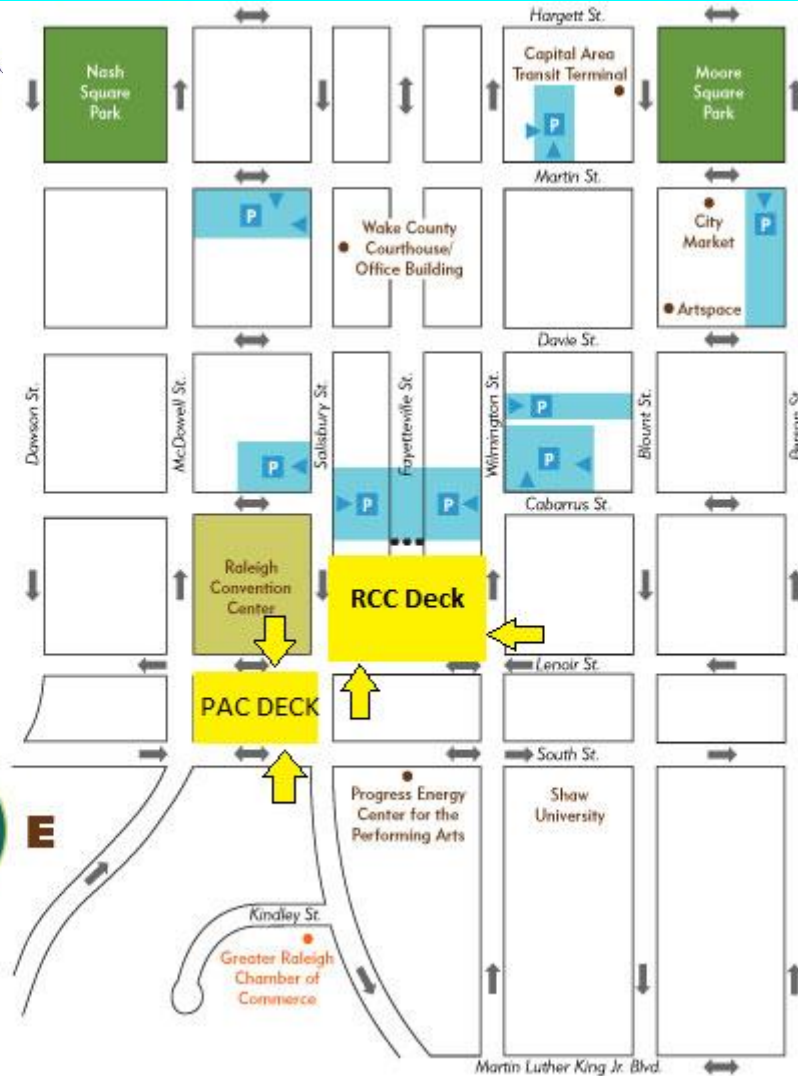

ISPE-CaSA PARKING PASS

VALID March 13th, 2018 ONLY

Performing Arts Center OR Raleigh Underground Parking Deck ONLY

Performing Arts Center Deck is located at 128 W. South Street (Upper Entrance) and the Raleigh Convention Underground deck is located at 1 W. Lenoir Street.

Please present this to the cashier on **ENTRY** at the PAC or upon **EXIT** at the RCC deck

You must present a **PAPER COPY** of the pass to the cashier for every entry/exit. Screen shots/emails will not be accepted.