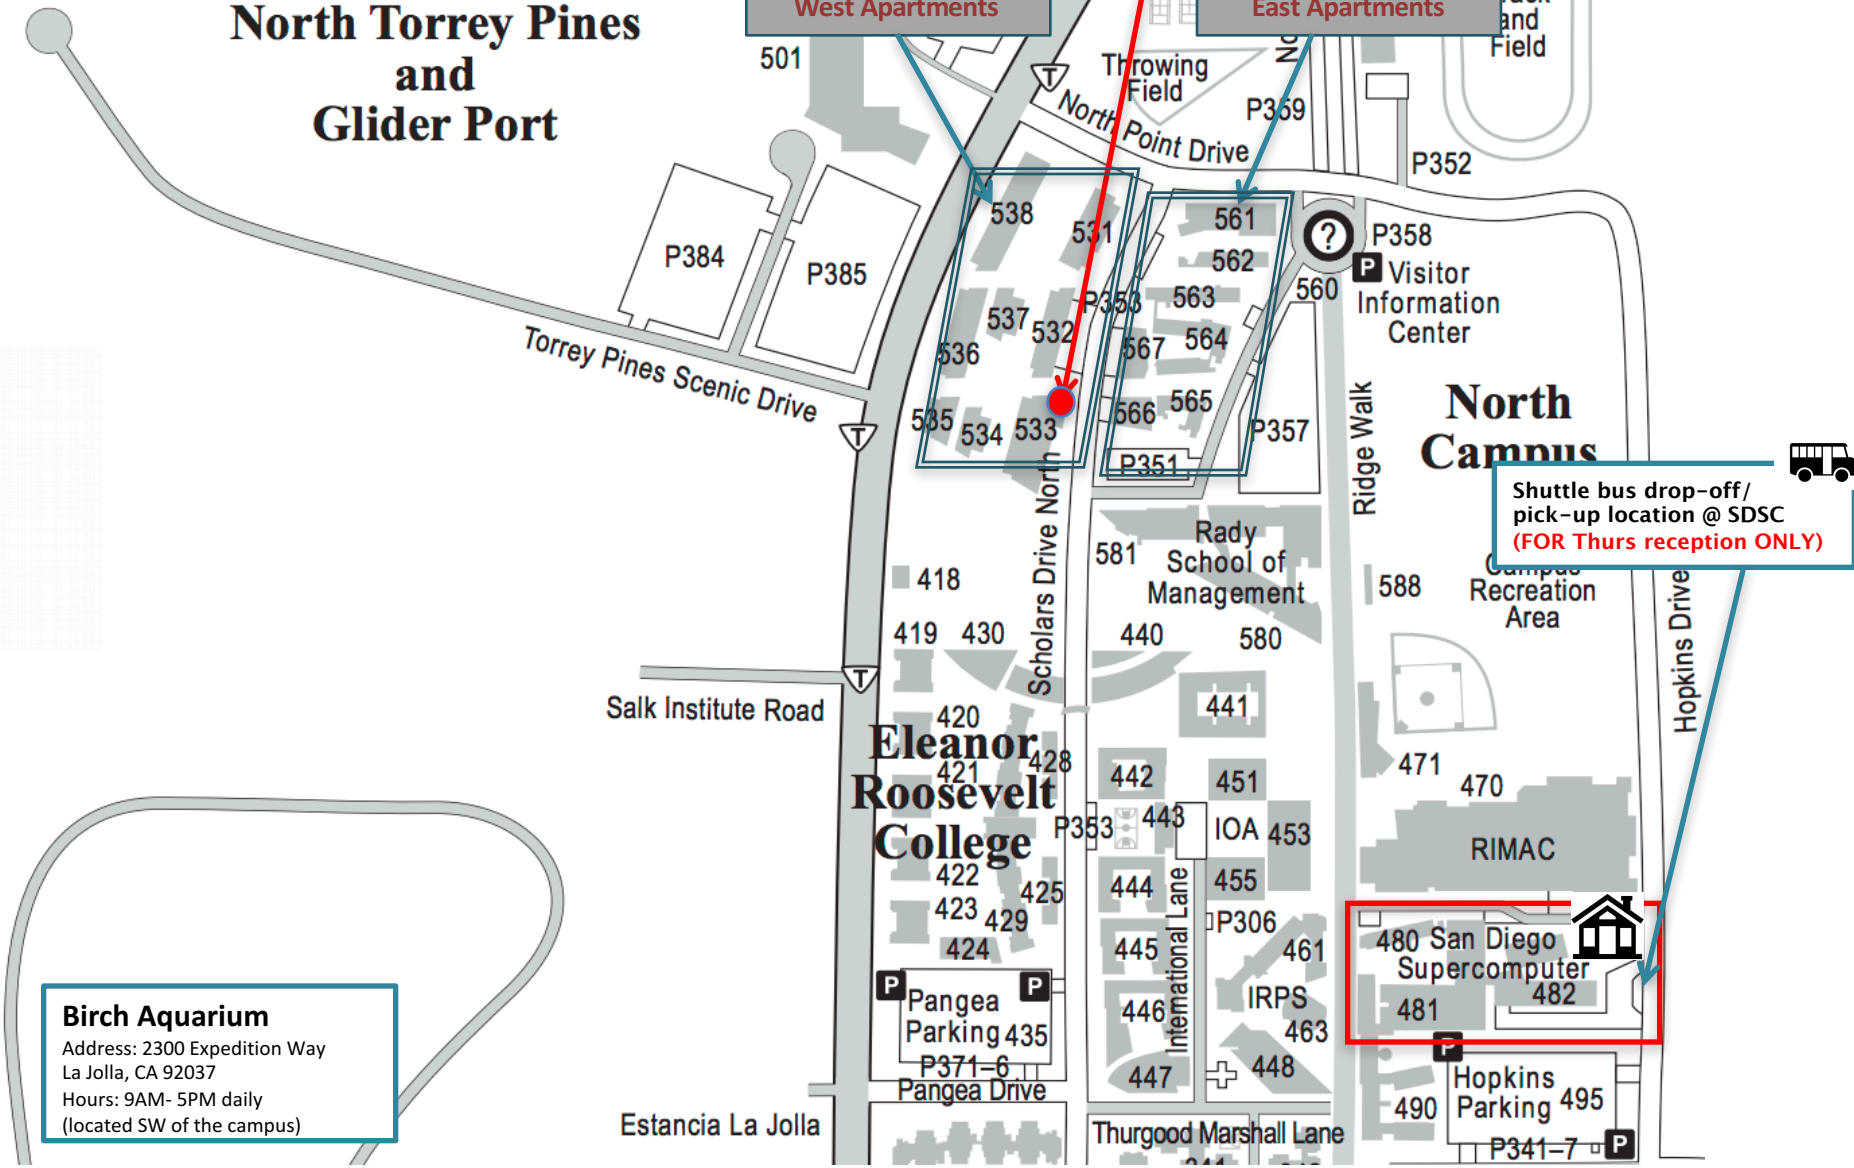

Summer Institute 2016 (Main Locations)

The Village – Conference Desk
Check-in for attendees who will be staying at the Village.

North Torrey Pines and Glider Port

Village West Apartments

Village East Apartments

Birch Aquarium
Address: 2300 Expedition Way
La Jolla, CA 92037
Hours: 9AM- 5PM daily
(located SW of the campus)

Shuttle bus drop-off/
pick-up location @ SDSC
(FOR Thurs reception ONLY)

On-Campus Dining Locations

UC San Diego, La Jolla