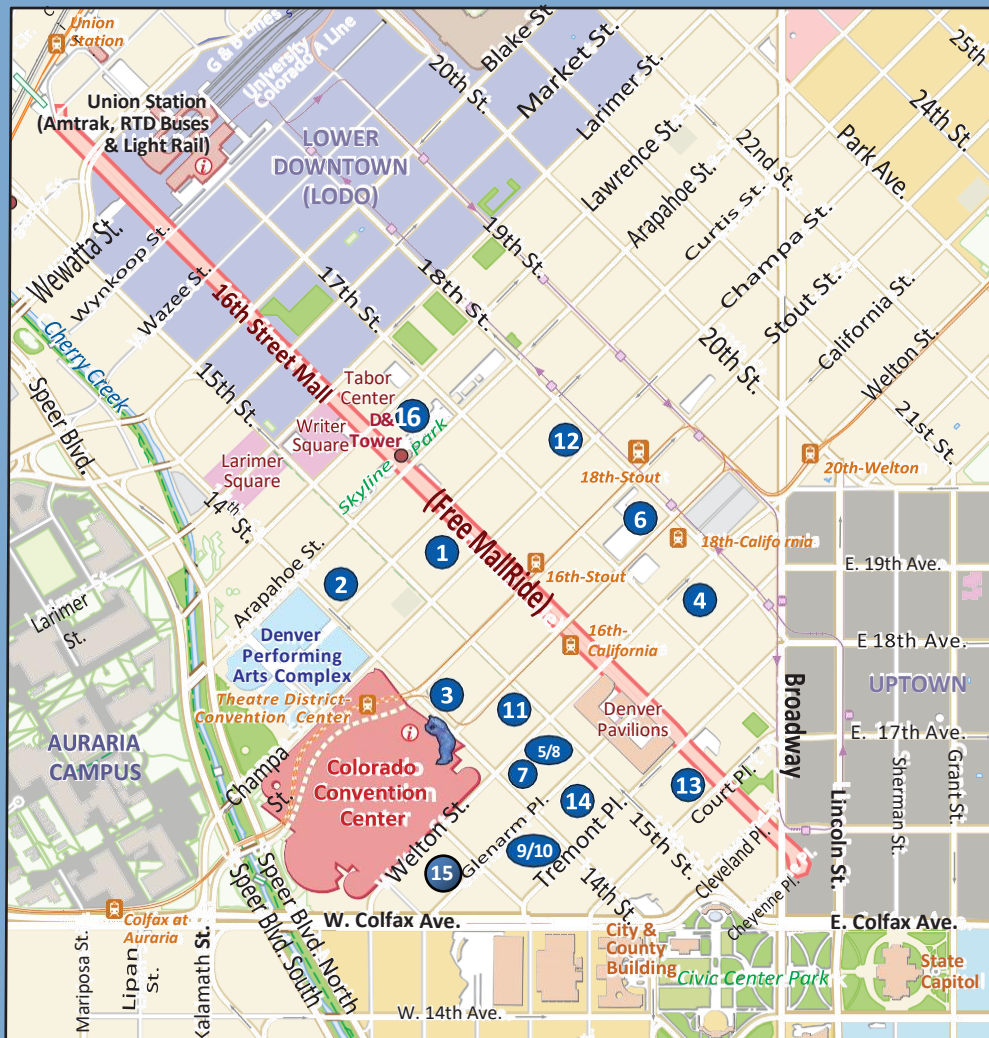

SBL & AAR Annual Meetings Hotel Map 2026

Hotels	1 Person/1 Bed	2 People/1 Bed	2 People/2 Beds	3 People/2 Beds	4 People/2 Beds
1 Courtyard by Marriott Downtown	$199	$199	$199	$209	$219
2 The Curtis Doubletree by Hilton	$195	$195	$195	$210	$225
3 Embassy Suites by Hilton Downtown Convention Center	$195	$205	$205	$215	$225
4 Grand Hyatt Denver	$189	$189	$189	$214	$239
5 Hampton Inn & Suites/Downtown Convention Center	$199	$199	$199	$219	$239
6 Hilton Denver City Center	$174	$174	$174	$194	$214
7 Hilton Garden Inn Downtown	$183	$183	$183	$193	$203
8 Homewood Suites Denver	$199	$199	N/A	N/A	N/A
9 Hyatt House Downtown	$199	$199	N/A	N/A	N/A
10 Hyatt Place	$199	$199	$199	$209	$219
11 Hyatt Regency at Colorado Convention Center	$195	$195	$195	$220	$245
12 Residence Inn by Marriott Denver City Center	$199	$199	N/A	N/A	N/A
13 Sheraton Downtown Hotel	$177	$177	$177	$197	$217
14 Sonesta Downtown	$179	$179	$179	$189	$199
15 The Slate Denver Downtown	$199	$199	$199	$209	$219
16 The Westin Downtown	$190	$190	$190	$210	$230

Note: All rates are subject to local taxes, which currently have an average of 15.75% tax per room per night. For example, a $192 rate is $222.24 with tax included.