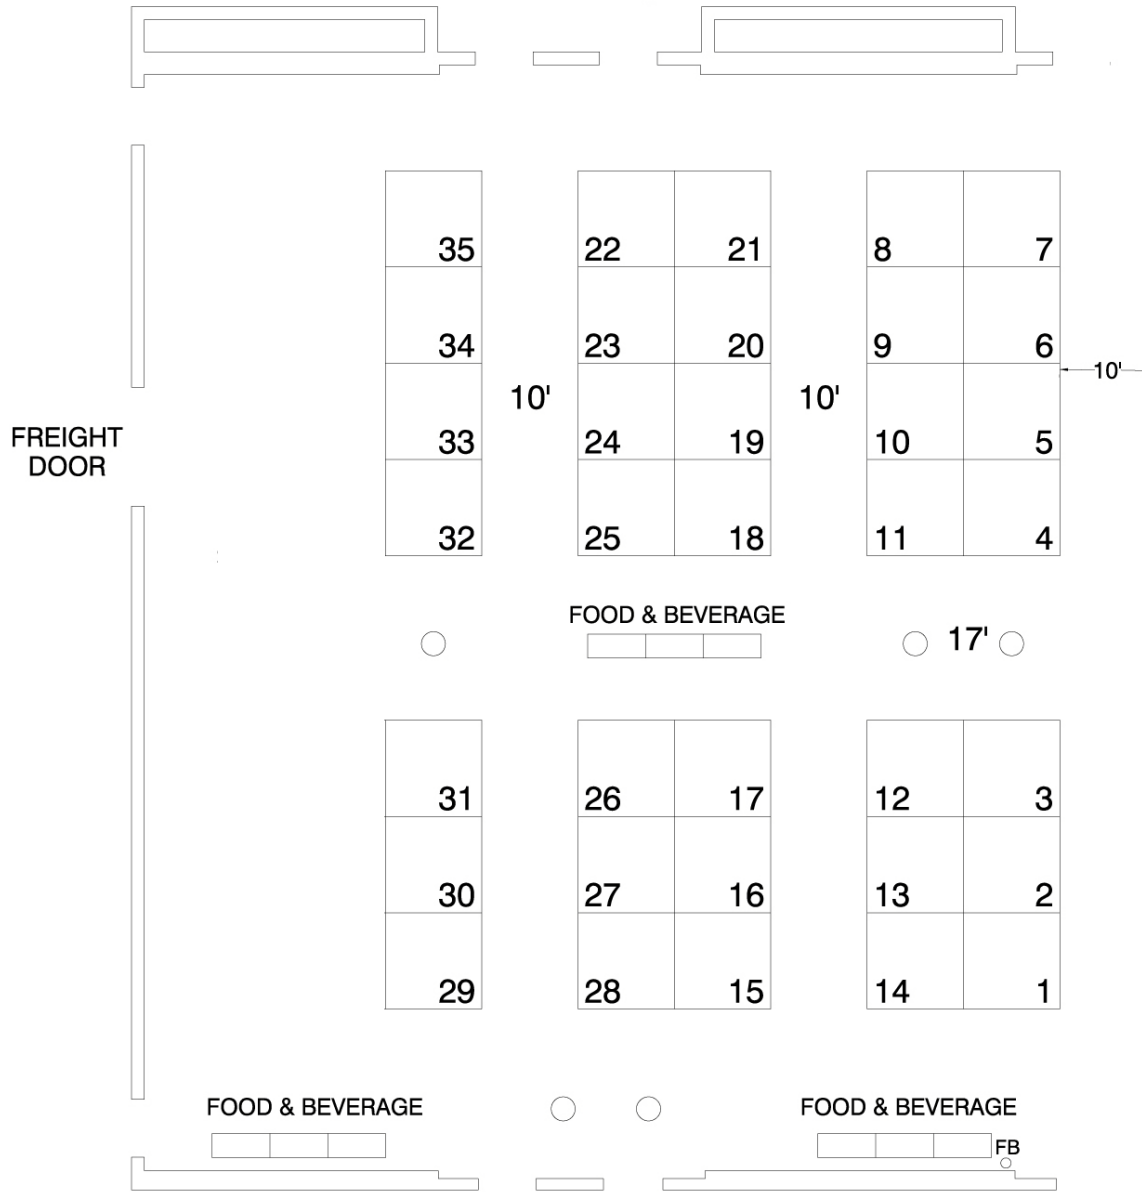

# ENTRANCE

# GRAND BALLROOM

(CEILING HEIGHT 17'-8")