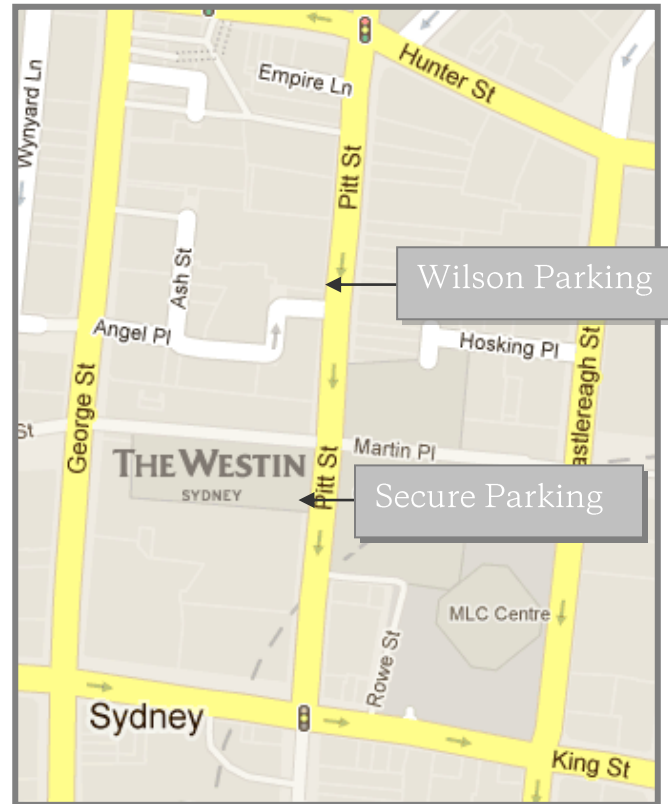

PARKING RATES

Car Parking suggestions for guests of The Westin Sydney include Secure Parking or Wilson Parking, Angel Pl. The following rates apply:

SECURE PARKING

1 Martin Place, access via Pitt Street, located underneath the hotel

WEEKDAY CASUAL SELF PARKING

0 - 0.5	Hour	$19.00
0.5 - 1	Hour	$29.00
1 - 1.5	Hours	$57.00
1.5 - 2	Hours	$69.00
2 - 2.5	Hours	$76.00
2.5 - 3	Hours	$79.00
3+	hours	$89.00 (max)

EVENING CASUAL SELF PARKING

Enter after 6:00pm exit before 6:00am

0 - 0.5	Hour	$10.00
0.5 - 1	Hour	$20.00
1 - 2	Hours	$30.00
2+	Hours	$35.00

WEEKEND CASUAL SELF PARKING

0 - 0.5	Hour	$10.00
0.5 - 1	Hour	$20.00
1 - 2	Hours	$30.00
2+	Hours	$35.00

IN HOUSE GUEST OVERNIGHT

24 hours	$65.00

MAXIMUM VEHICLE HEIGHT 2.1 metres

WILSON PARKING

Angel Place, 123 Pitt Street
Pay station on level 5

WEEKDAY CASUAL SELF PARKING

0 - 0.5	Hour	$5.00
0.5 - 1	Hour	$29.00
1 - 2	Hours	$59.00
2 - 3	Hours	$69.00
3 +	Hours	$79.00 (max)

Public Holidays $12.00 per entry per day

EVENING CASUAL SELF PARKING

Entry after 5:00pm	$24.00
Exit before car park closing	

WEEKEND SELF CASUAL PARKING

Entry and exit before 5pm	$16.00
Entry before and exit after 5pm	$24.00

IN HOUSE GUEST OVERNIGHT SELF PARKING

Monday - Friday 24 Hours	$25.00 per entry per day
Saturday - Sunday 24 Hours	$15.00 per entry per day

MAXIMUM VEHICLE HEIGHT 2.1 metres

HOURS OF OPERATION

SECURE PARKING

24 Hours

WILSON PARKING

Sunday	8:00am - 12:00am
Monday	6:00am - 12:00am
Tuesday	6:00am - 12:00am
Wednesday	6:00am - 12:00am
Thursday	6:00am - 12:00am
Friday	6:00am - 12:00am
Saturday	6:00am - 12:00am

PLEASE NOTE: Both car parks are managed and operated separately to the hotel. Terms and conditions apply as set by each car park and are accepted at your own risk.

All rates are subject to change without notice and are inclusive of GST