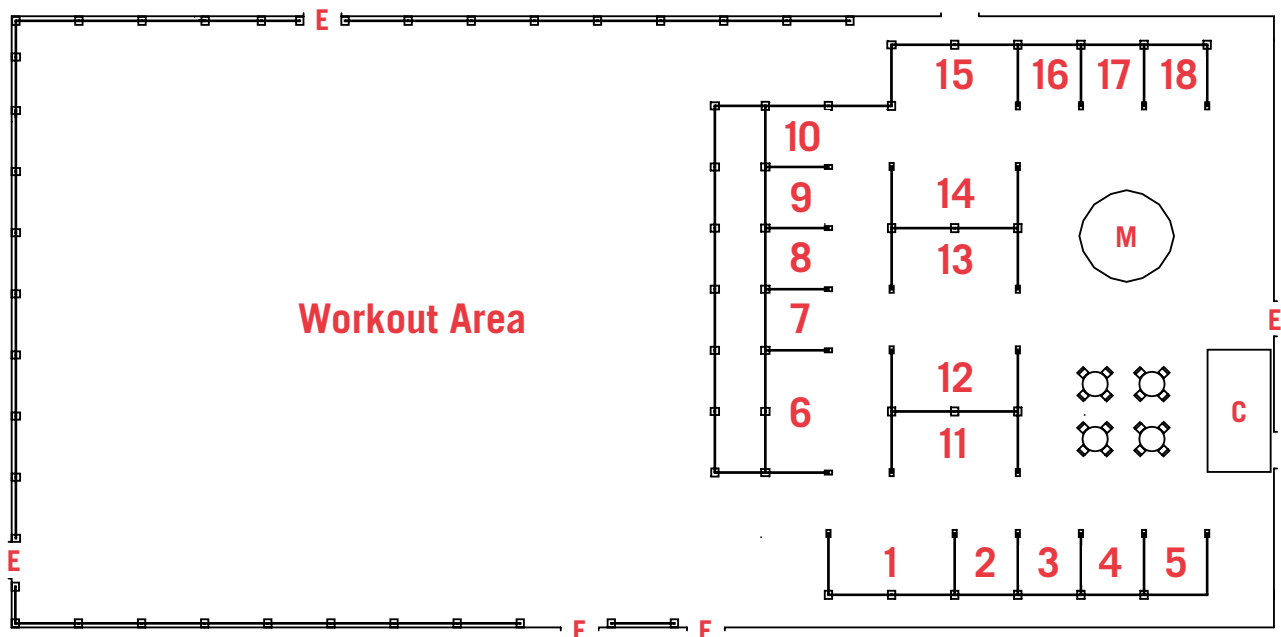

# VENDOR SHOWROOM

**WEDNESDAY, MAY 15**  
5:00pm–7:00pm

**FRIDAY, MAY 16**  
11:00am–1:30pm  
4:30pm–6:30pm

**THURSDAY, MAY 16**  
11:00am–1:30pm  
4:30pm–6:30pm

**SATURDAY, MAY 18**  
11:00am–2:00pm

**E** Exit    **M** Massage    **C** Cash Concessions