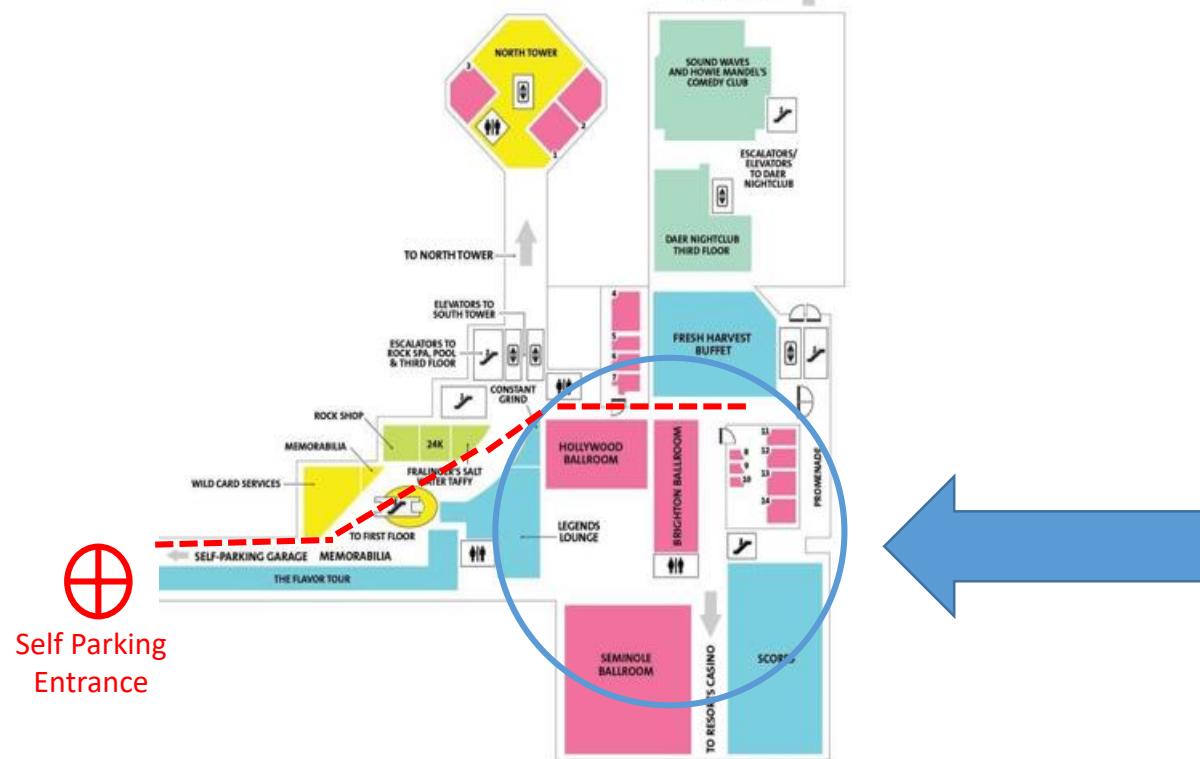

# Hard Rock Hotel and Casino

1000 Boardwalk, Atlantic City

## Training/Meeting Area- 2<sup>nd</sup> Floor

From the Self Park Garage: Through the food court and take the left fork at the escalator to main Lobby, follow signs

From Valet: Take escalator to 2<sup>nd</sup> Floor, follow signs

## Etes Area/Exhibit Hall- 1<sup>st</sup> Floor

From Self Park or Meeting Area: Take escalator to main lobby, Arena adjacent to main lobby

From Valet Parking: Follow signs to main lobby, Arena adjacent to Main Lobby.

\*All meeting space is located on the 2<sup>nd</sup> floor, except for Hard Rock Live at Etes Arena.