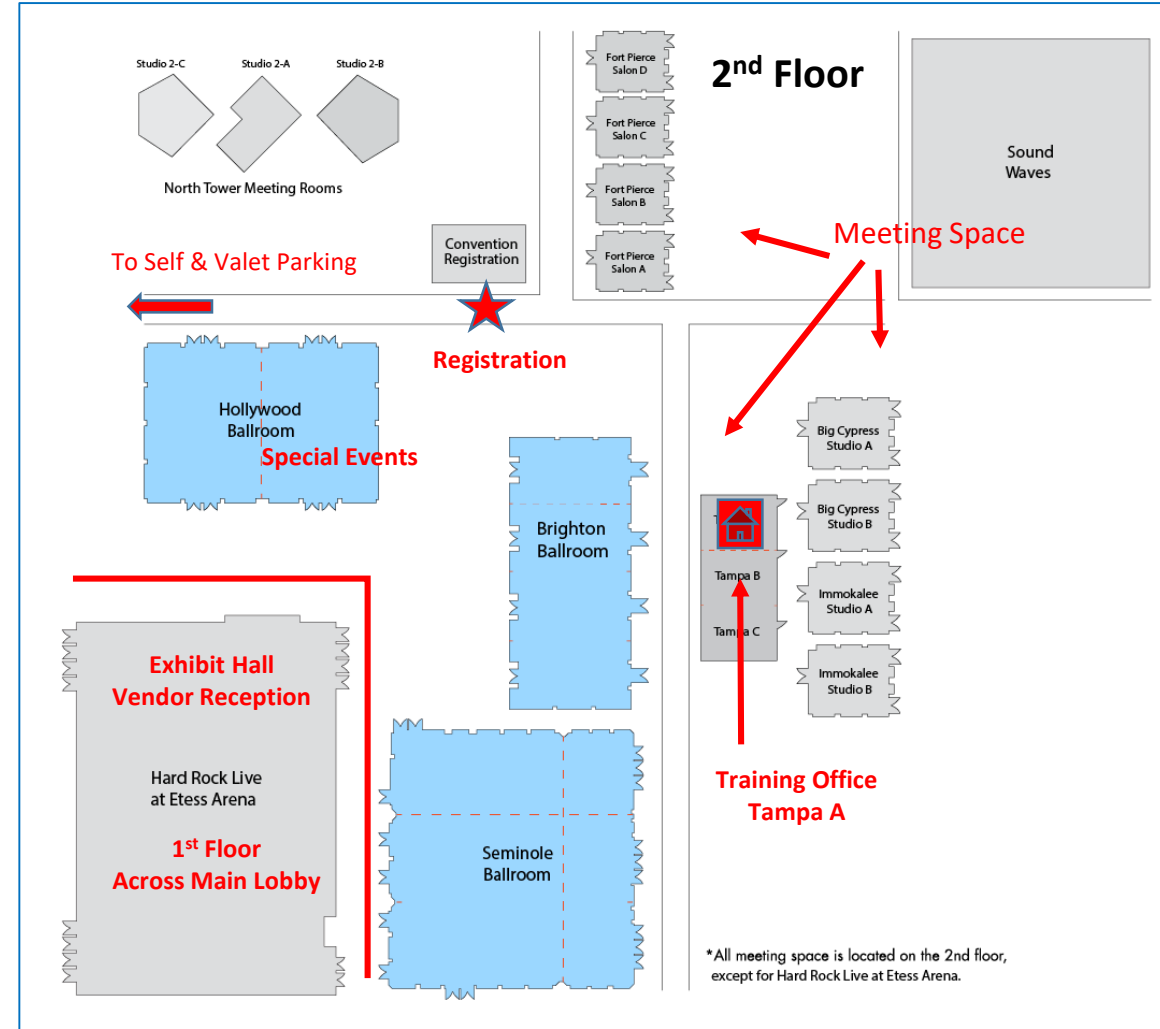

## Training/Meeting Area- 2<sup>nd</sup> Floor

From the Self Park Garage: Through the food court and take the left fork at the escalator to main Lobby, follow signs

From Valet: Take escalator to 2<sup>nd</sup> Floor, follow signs

## Etes Area/Exhibit Hall- 1<sup>st</sup> Floor

From Self Park or Meeting Area: Take escalator to main lobby, Arena adjacent to main lobby

From Valet Parking: Follow signs to main lobby, Arena adjacent to Main Lobby.

\*All meeting space is located on the 2<sup>nd</sup> floor, except for Hard Rock Live at Etes Arena.